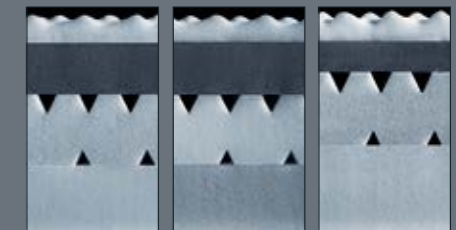

Three-dimensional pattern with high breathability characteristics. Handles in beige leather and stitching in cream colour.

Bandes 3D favorisant l'aération. Poignées en éco-cuir beige et coutures crèmes.

JACQUARD / Structure

La collezione JACQUARD è disponibile in 4 strutture.
Molleggio + Memory nella versione STANDARD.

The JACQUARD collection is available in 4 structures.
Springs + Memory in the STANDARD version.

La collection JACQUARD est disponible en 4 compositions intérieurs.
Re ressorts + Memory dans la version STANDARD.

WATERFOAM + MEMORY · WATERFOAM + MEMORY · MOUSSE + MEMORY

A - 21 cm / 8" - 28 cm / 11" Waterfoam HR 35 + Waterfoam HR 50 + Memory V 52 + Hypersoft Naturalis NA 35
B - 21 cm / 8" - 28 cm / 11" Waterfoam HR 38 + Waterfoam HR 35 + Memory V 52 + Hypersoft Naturalis NA 35
C - 21 cm / 8" - 28 cm / 11" Waterfoam HR 40 + Waterfoam HR 40 + Memory V 85 + Hypersoft Naturalis NA 35

Specifiche spessori p. 88 · Specifics on thickness p. 88 · Détails sur les épaisseurs à pag. 88

MEMORY VISCOELASTICO · MEMORY VICOELASTIC · MEMORY VISCO-ÉLASTIQUE

A - 21 cm / 8" - 28 cm / 11" Waterfoam HR 35 + Memory V 52 + Memory V 52
B - 21 cm / 8" - 28 cm / 11" Waterfoam HR 35 + Memory V 85 + Memory V 52
C - 21 cm / 8" - 28 cm / 11" Waterfoam HR 35 + Memory V 85 + Memory V 85